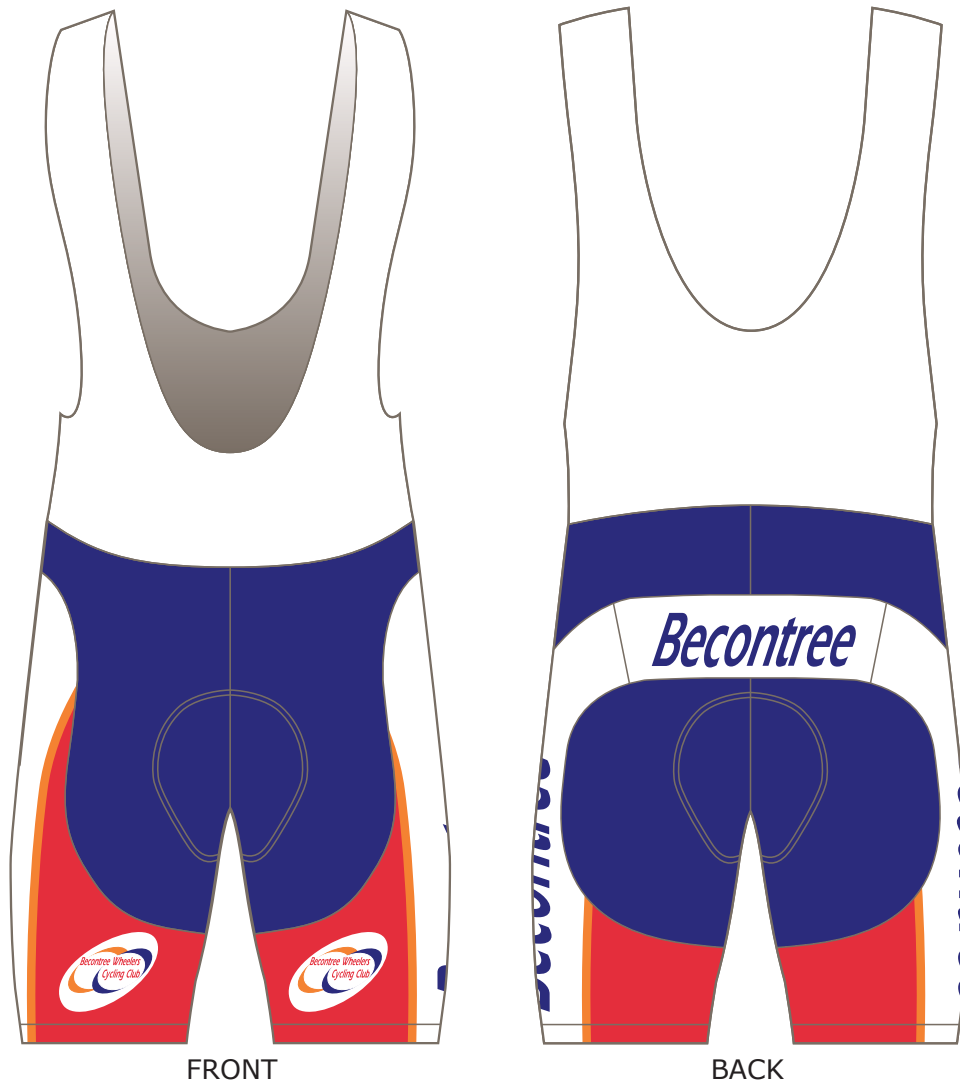

**GARMENT SPECIFICATIONS
 COLOURS**

-  White material
-  Yellow 151
-  Blue Lycra
-  Red 485

Armwarmer's artwork

Front of Left/Right leg

Cotton hat new

Overshoes

All colours should be specified by the customer in spot coated pantones, if this is not possible then we will assign the best match.

PRINTER:

SCALING PERCENTAGES:

ARTWORK APPROVED ON:

...../...../.....

ARTWORK APPROVED BY:

.....

Please note these colours are not exact, refer to colour references shown. This artwork replaces all previous artwork unless stated. Where artwork is shown in plan, please make allowances for the artwork to wrap around the body. Where a visual representation is shown, please be aware that artwork may alter depending on sizes ordered.

JOB NUMBER/CUSTOMER: 001-Becontree Wheelers
ARTWORK PRODUCED ON: 5-4-2013
PROOF SHEET NUMBER: 1
ARCHIVE: Z SERVER Roland

Club Shop 1294

GARMENT SPECIFICATIONS

Garment Code: CY04031017
Garment Description: Impsport Custom
Twenty-Two Full Print Bib Shorts

COLOURS

 White material

 Yellow 151

 Blue Lycra

 Red 485

All colours should be specified by the customer in spot coated pantones, if this is not possible then we will assign the best match.

PRINTER:

SCALING PERCENTAGES: