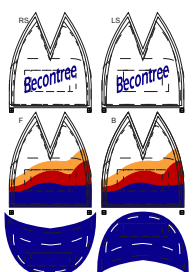

**GARMENT SPECIFICATIONS
 COLOURS**

-  White material
-  Yellow 151
-  Blue Lycra
-  Red 485

Armwarmer's artwork

Front of Left/Right leg

Cotton hat new

Overshoes

All colours should be specified by the customer in spot coated pantones, if this is not possible then we will assign the best match.

PRINTER:

SCALING PERCENTAGES:

ARTWORK APPROVED ON:

...../...../.....

ARTWORK APPROVED BY:

.....

Please note these colours are not exact, refer to colour references shown. This artwork replaces all previous artwork unless stated. Where artwork is shown in plan, please make allowances for the artwork to wrap around the body. Where a visual representation is shown, please be aware that artwork may alter depending on sizes ordered.